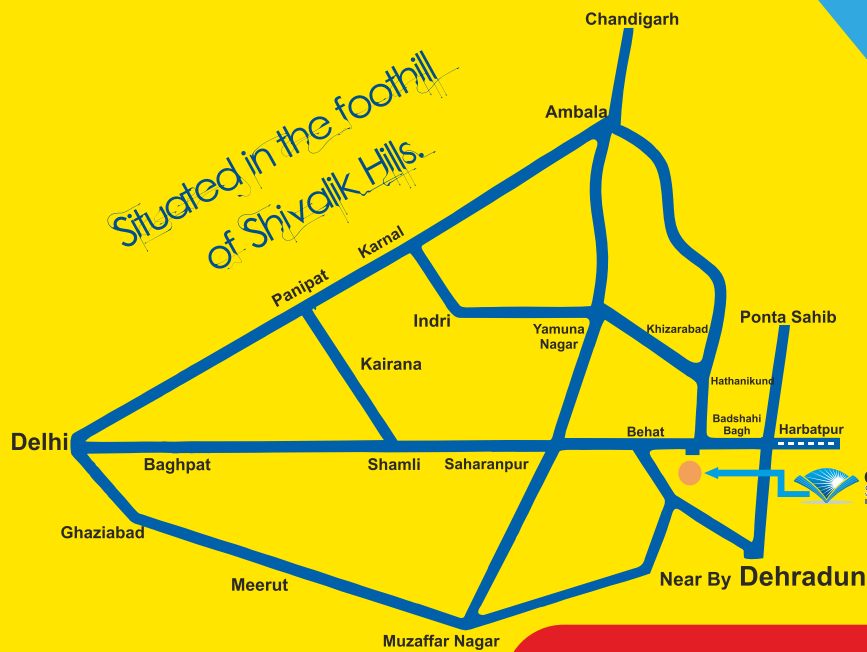

GLOCAL SCHOOL
GLOBAL STANDARDS WITH LOCAL INNOVATIONS

ADMISSION OPEN
2016-17

THE SCHOOL

- A CBSE affiliated co-educational school spread over 50 acres of land.
- Surrounded with the foothills of Shivalik.
- Lush green environment making the atmosphere positive and lively.
- Believes that there is one religion called "EDUCATION".
- Its aim is to meet Global Standards with Local Innovations.